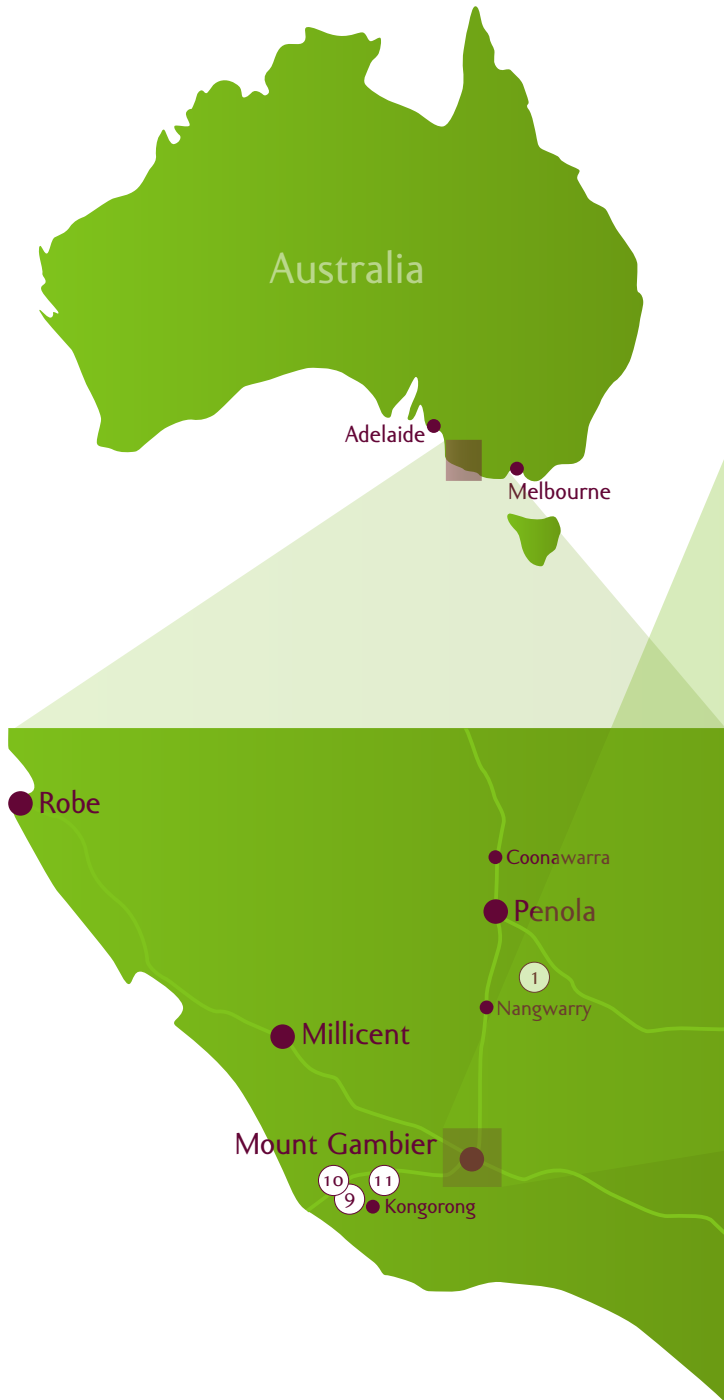

# Mount Gambier Regional Winegrowers Map

- |                       |                        |                        |
|-----------------------|------------------------|------------------------|
| 1. Nangwarry Station  | 6. Moorak Wines        | 11. Nardarra Vineyard  |
| 2. Herbert Vineyard   | 7. Whispehring Vines   | 12. Yahl Estate        |
| 3. Blue Lake          | 8. Caroline Hills      | 13. Hammond / Krongart |
| 4. Eumeralla Vineyard | 9. Benarra Wines       |                        |
| 5. Haig Vineyard      | 10. Kongorong Vineyard |                        |