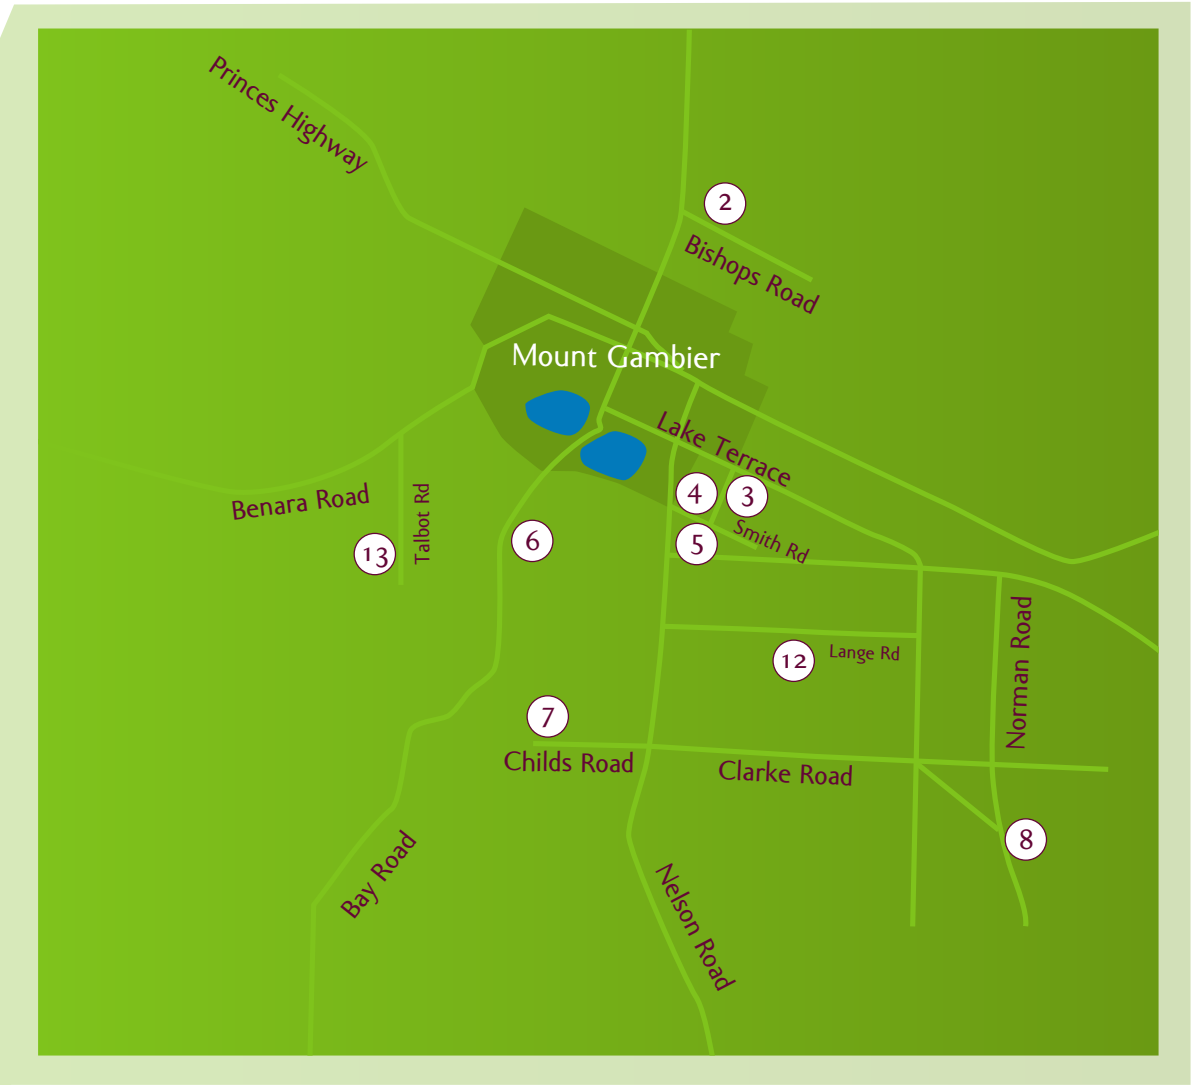

# Mount Gambier Regional Winegrowers Map

- |                       |                        |                        |
|-----------------------|------------------------|------------------------|
| 1. Nangwarry Station  | 6. Moorak Wines        | 11. Nardarra Vineyard  |
| 2. Herbert Vineyard   | 7. Whispehring Vines   | 12. Yahl Estate        |
| 3. Blue Lake          | 8. Caroline Hills      | 13. Hammond / Krongart |
| 4. Eumeralla Vineyard | 9. Benarra Wines       |                        |
| 5. Haig Vineyard      | 10. Kongorong Vineyard |                        |